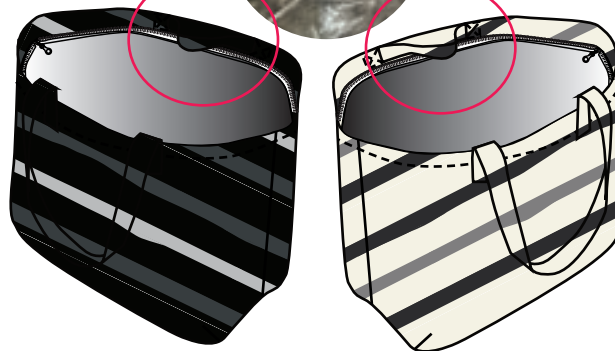

11" HANDLE DROP

THERMAL BAGS COLLECTION 2024

MODERN - PERFECT FOR EVERYDAY USE - SUSTAINABLE MADE OF RECYCLED POLYESTER - LARGE CAPACITY SHOPPING BAG

SHOPSACK

SHOPSACK 03- ESPRESSO PRINT
LARGE THERMAL SHOPPING BAG
H: 17 1/2" x L: 25" x W: 8"

11" HANDLE DROP

COMPLETELY FOLDABLE
FOR EASY STORAGE

INSIDE THERMAL LINING
TO KEEP ITEMS
COLD & HOT

EXTRA INTERIOR
HANDLE

EXTRA INTERIOR
HANDLE

SHOPSACK 02- CANNOLI
LARGE THERMAL SHOPPING BAG
H: 17 1/2" x L: 25" x W: 8"

11" HANDLE DROP

SHOP SUSTAINABLE

ENVI
REUSABLE BAGS

SHOPSACK

S/S 2024

SHOPSACK 03- ESPRESSO PRINT
LARGE THERMAL SHOPPING BAG
H: 17 1/2" x L: 25" x W: 8"

11" HANDLE DROP

SHOPSACK 02- CANNOLI
LARGE THERMAL SHOPPING BAG
H: 17 1/2" x L: 25" x W: 8"