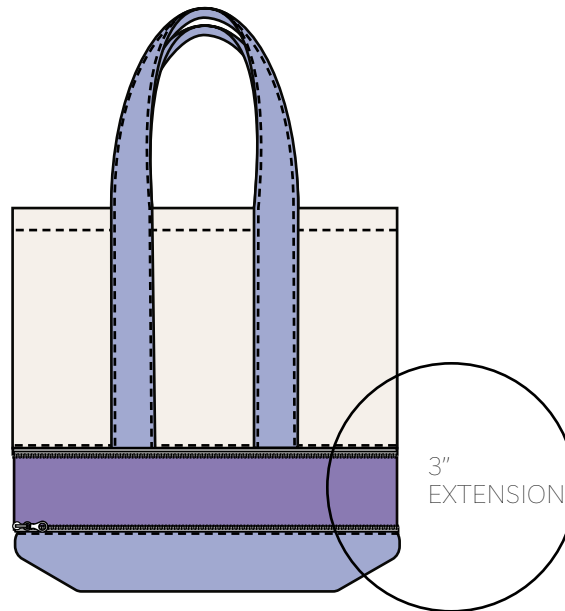

GOODIEBAG

NOT EXTENDED VIEW

EXTENDABLE TOTE

GOODIEBAG -05 BABY LAVENDER
MEDIUM TOTE
H: 11" x L: 18" x W: 5"
+ 3" LENGTH EXTENSION
11" HANDLE DROP

EXTENDED VIEW

BASIC TOTE NON EXTENDABLE

NON-EXTENDABLE TOTE

GOODIEBAG -11 BABY LAVENDER
MEDIUM TOTE
H: 11" x L: 18" x W: 5"
NO EXTENSION
11" HANDLE DROP

SHOP SUSTAINABLE

ENVI
REUSABLE BAGS

GOODIEBAG

S/S 2024

GOODIEBAG -05 BABY LAVENDER
MEDIUM TOTE
H: 11" x L:18" x W: 5"
+ 3" LENGTH EXTENSION
11" HANDLE DROP

GOODIEBAG -11 BABY LAVENDER
MEDIUM TOTE
H: 11" x L:18" x W: 5"
NO EXTENSION
11" HANDLE DROP