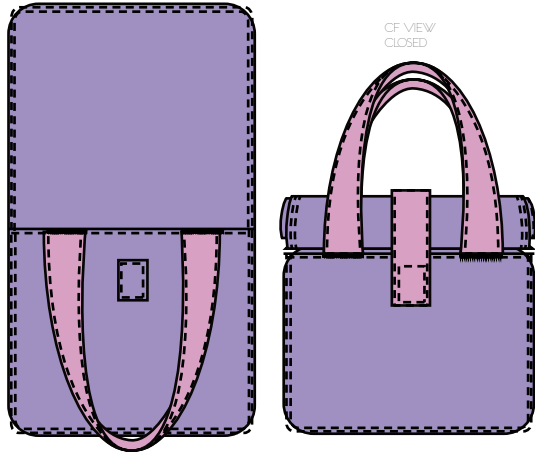

THERMAL LUNCHBAGS COLLECTION 2024

MODERN - PERFECT FOR EVERYDAY USE - SUSTAINABLE MADE OF RECYCLED POLYESTER - LARGE CAPACITY LUNCHBAG - THERMAL LINING

PACKIT

CF VIEW
CLOSED